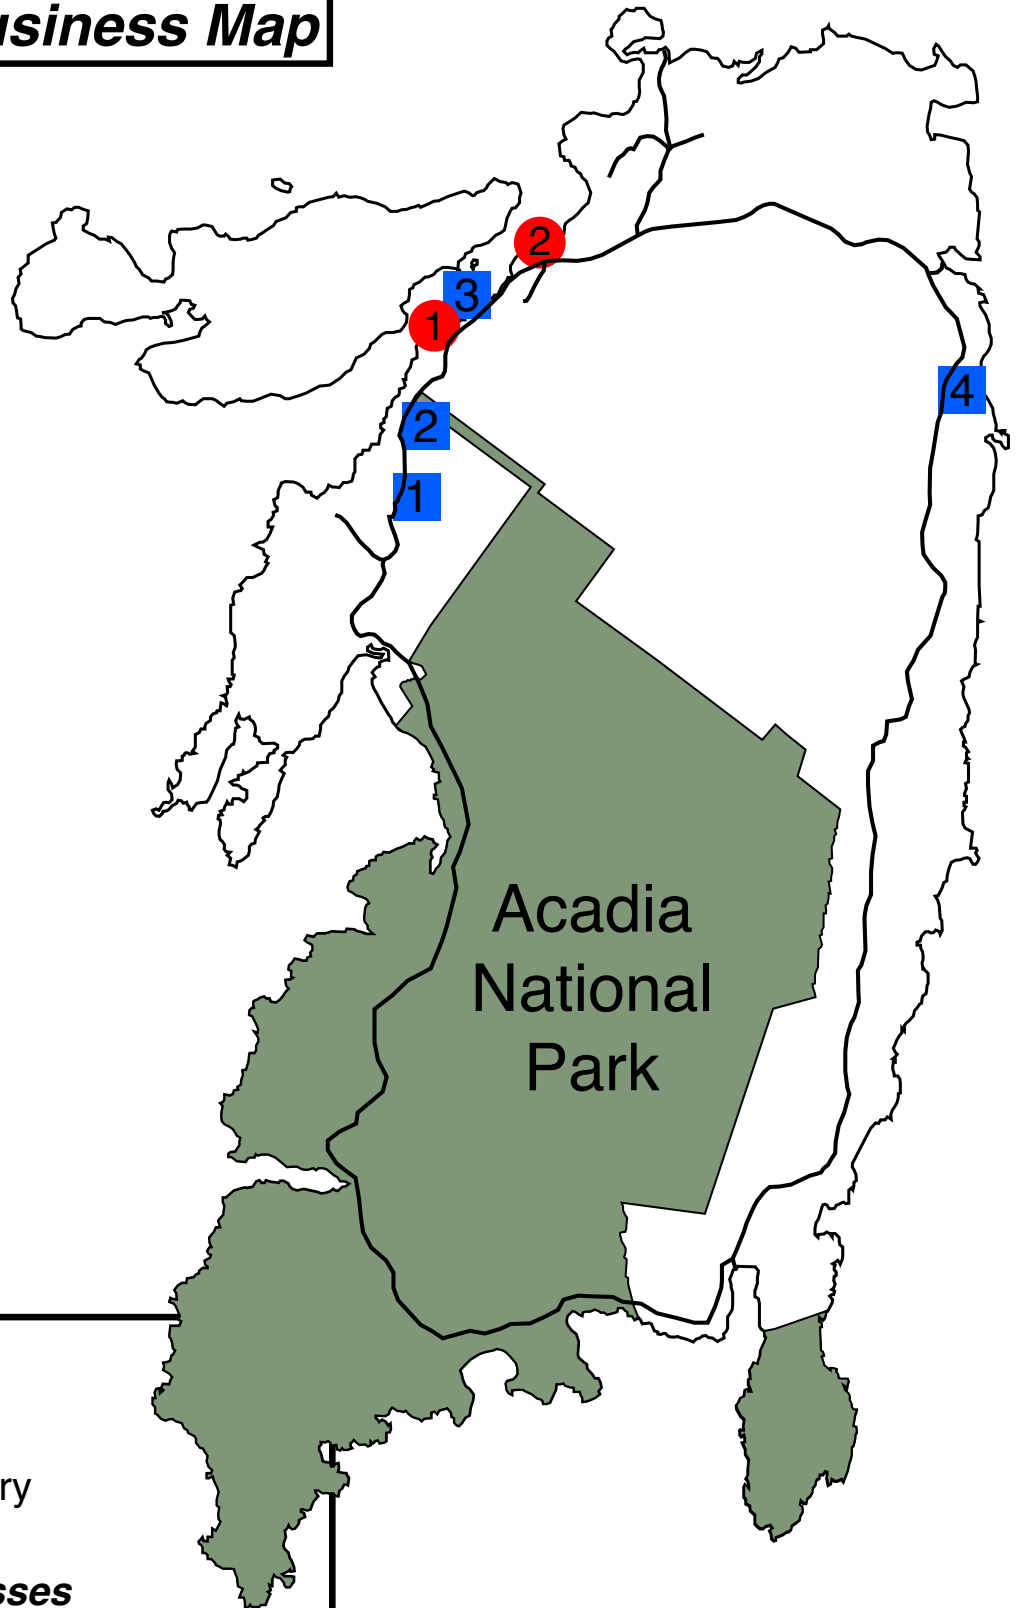

Isle au Haut Business Map

Landmarks

- 1** Town Landing
- 2** Town Hall & Library

Isle au Haut Businesses

- 1** Black Dinah Chocolatiers and Cafe
- 2** The Maine Lobster Lady
- 3** Shore Shop Gifts
- 4** Ruth Van Doren Studio